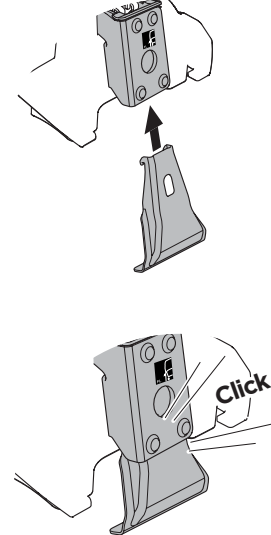

1

Kit 5037

KIA Soul EV, 5-dr Hatchback, 14-

ISO 11154-E

1

2

x4

3

x4

3

x4

THULE WingBar Evo	THULE WingBar Edge	THULE WingBar	THULE SquareBar	Evo X (scale)	Edge X (scale)
KIA Soul EV, 5-dr Hatchback, 14-				43,5	J

THULE ProBar	THULE SlideBar	X (mm/inch)		
KIA Soul EV, 5-dr Hatchback, 14-		1086 mm / 42 3/4"		

THULE WingBar Evo	THULE WingBar Edge	THULE WingBar	THULE SquareBar	Evo Y (scale)	Edge Y (scale)
KIA Soul EV, 5-dr Hatchback, 14-				42,5	L

THULE ProBar	THULE SlideBar	Y (mm/inch)		
KIA Soul EV, 5-dr Hatchback, 14-		1076 mm / 42 3/8"		

	W (mm/inch)	Z (mm/inch)
KIA Soul EV, 5-dr Hatchback, 14-	710 mm / 28 "	290 mm / 11 3/8 "