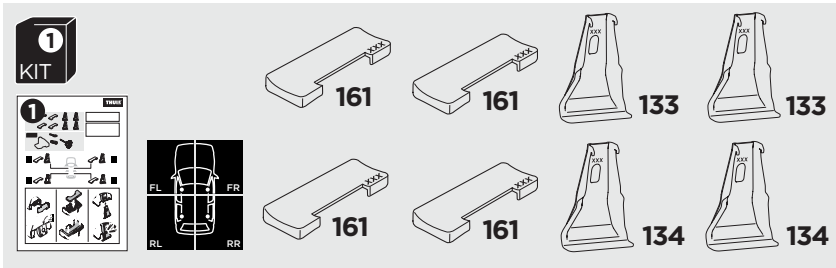

1

Kit 5037

KIA Soul EV, 5-dr Hatchback, 14-

ISO 11154-E

1

2

x4

3

x4

3

x4

THULE WingBar Evo	THULE WingBar Edge	THULE WingBar	THULE SquareBar	Evo X (scale)	Edge X (scale)
KIA Soul EV, 5-dr Hatchback, 14-				43,5	J

THULE ProBar	THULE SlideBar	X (mm/inch)		
KIA Soul EV, 5-dr Hatchback, 14-		1086 mm / 42 3/4"		

THULE WingBar Evo	THULE WingBar Edge	THULE WingBar	THULE SquareBar	Evo Y (scale)	Edge Y (scale)
KIA Soul EV, 5-dr Hatchback, 14-				42,5	L

THULE ProBar	THULE SlideBar	Y (mm/inch)		
KIA Soul EV, 5-dr Hatchback, 14-		1076 mm / 42 3/8"		

	W (mm/inch)	Z (mm/inch)
KIA Soul EV, 5-dr Hatchback, 14-	710 mm / 28 "	290 mm / 11 3/8 "