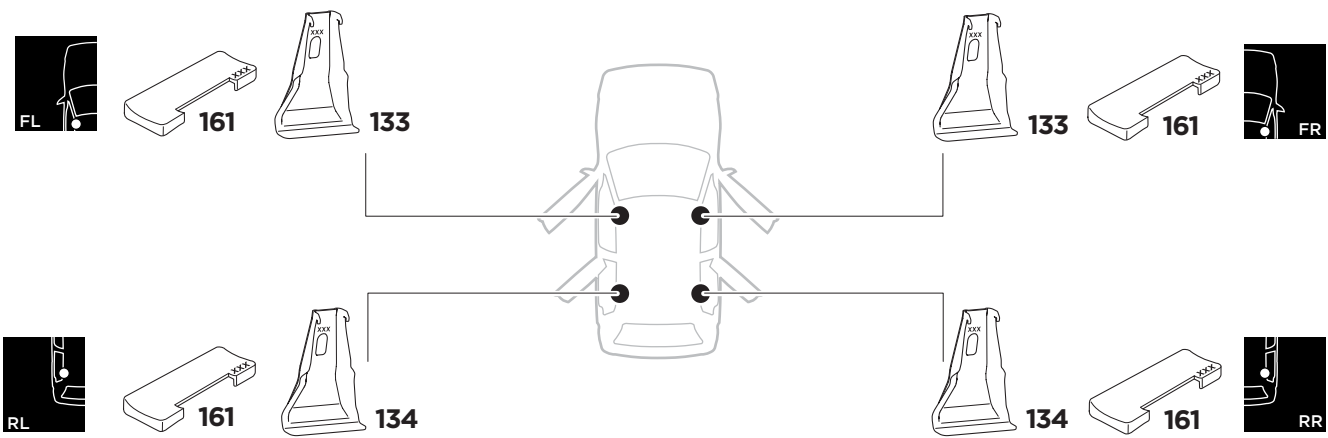

1

Kit 5037

KIA Soul EV, 5-dr Hatchback, 14-

ISO 11154-E

1

2

x4

3

x4

3

x4

THULE WingBar Evo	THULE WingBar Edge	THULE WingBar	THULE SquareBar	Evo X (scale)	Edge X (scale)
KIA Soul EV, 5-dr Hatchback, 14-				43,5	J

THULE ProBar	THULE SlideBar	X (mm/inch)		
KIA Soul EV, 5-dr Hatchback, 14-		1086 mm / 42 3/4"		

THULE WingBar Evo	THULE WingBar Edge	THULE WingBar	THULE SquareBar	Evo Y (scale)	Edge Y (scale)
KIA Soul EV, 5-dr Hatchback, 14-				42,5	L

THULE ProBar	THULE SlideBar	Y (mm/inch)		
KIA Soul EV, 5-dr Hatchback, 14-		1076 mm / 42 3/8"		

	W (mm/inch)	Z (mm/inch)
KIA Soul EV, 5-dr Hatchback, 14-	710 mm / 28 "	290 mm / 11 3/8 "