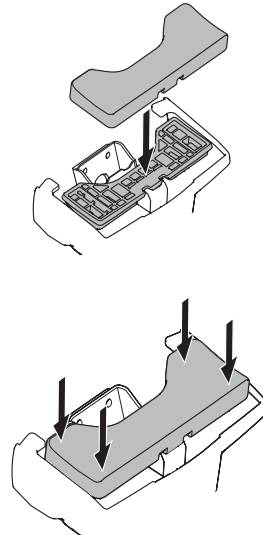

1

Kit 5037

KIA Soul EV, 5-dr Hatchback, 14-

ISO 11154-E

1

2

x4

3

x4

3

x4

THULE WingBar Evo	THULE WingBar Edge	THULE WingBar	THULE SquareBar	Evo X (scale)	Edge X (scale)
KIA Soul EV, 5-dr Hatchback, 14-				43,5	J

THULE ProBar	THULE SlideBar	X (mm/inch)		
KIA Soul EV, 5-dr Hatchback, 14-		1086 mm / 42 3/4"		

THULE WingBar Evo	THULE WingBar Edge	THULE WingBar	THULE SquareBar	Evo Y (scale)	Edge Y (scale)
KIA Soul EV, 5-dr Hatchback, 14-				42,5	L

THULE ProBar	THULE SlideBar	Y (mm/inch)		
KIA Soul EV, 5-dr Hatchback, 14-		1076 mm / 42 3/8"		

	W (mm/inch)	Z (mm/inch)
KIA Soul EV, 5-dr Hatchback, 14-	710 mm / 28 "	290 mm / 11 3/8 "