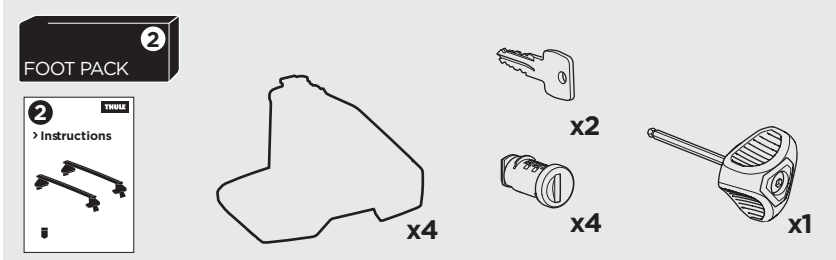

1

Kit 5037

KIA Soul EV, 5-dr Hatchback, 14-

ISO 11154-E

1

2

x4

3

x4

3

x4

THULE WingBar Evo	THULE WingBar Edge	THULE WingBar	THULE SquareBar	Evo X (scale)	Edge X (scale)
KIA Soul EV, 5-dr Hatchback, 14-				43,5	J

THULE ProBar	THULE SlideBar	X (mm/inch)		
KIA Soul EV, 5-dr Hatchback, 14-		1086 mm / 42 3/4"		

THULE WingBar Evo	THULE WingBar Edge	THULE WingBar	THULE SquareBar	Evo Y (scale)	Edge Y (scale)
KIA Soul EV, 5-dr Hatchback, 14-				42,5	L

THULE ProBar	THULE SlideBar	Y (mm/inch)		
KIA Soul EV, 5-dr Hatchback, 14-		1076 mm / 42 3/8"		

	W (mm/inch)	Z (mm/inch)
KIA Soul EV, 5-dr Hatchback, 14-	710 mm / 28 "	290 mm / 11 3/8 "