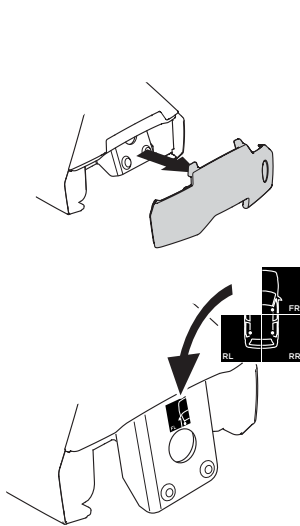

1

Kit 5037

KIA Soul EV, 5-dr Hatchback, 14-

ISO 11154-E

1

2

x4

3

x4

3

x4

THULE WingBar Evo	THULE WingBar Edge	THULE WingBar	THULE SquareBar	Evo X (scale)	Edge X (scale)
KIA Soul EV, 5-dr Hatchback, 14-				43,5	J

THULE ProBar	THULE SlideBar	X (mm/inch)		
KIA Soul EV, 5-dr Hatchback, 14-		1086 mm / 42 3/4"		

THULE WingBar Evo	THULE WingBar Edge	THULE WingBar	THULE SquareBar	Evo Y (scale)	Edge Y (scale)
KIA Soul EV, 5-dr Hatchback, 14-				42,5	L

THULE ProBar	THULE SlideBar	Y (mm/inch)		
KIA Soul EV, 5-dr Hatchback, 14-		1076 mm / 42 3/8"		

	W (mm/inch)	Z (mm/inch)
KIA Soul EV, 5-dr Hatchback, 14-	710 mm / 28 "	290 mm / 11 3/8 "