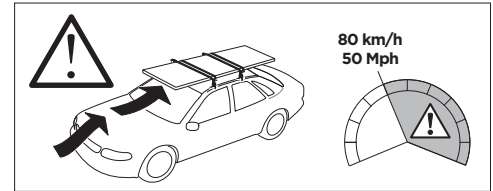

1

Kit 5037

KIA Soul EV, 5-dr Hatchback, 14-

ISO 11154-E