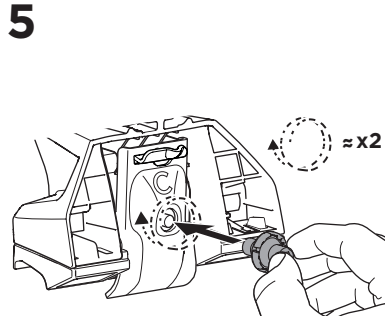

1

Kit 186039

Mini Clubman, 5-dr Hatchback, 16-
Mini Cooper, 3-dr Hatchback, 14-
Mini Cooper, 5-dr Hatchback, 14-
Mini Countryman, 5-dr SUV, 10-16

ISO 11154-E

This kit is only for vehicles with flush railing.

1

Evo

Edge

2

3

4

5

2