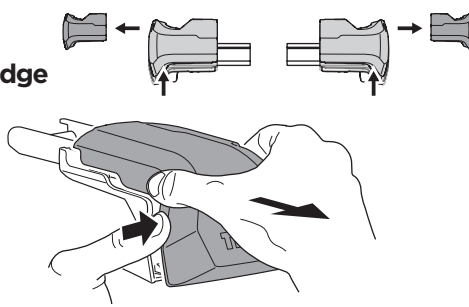

1

Kit 186039

Mini Clubman, 5-dr Hatchback, 16-
Mini Cooper, 3-dr Hatchback, 14-
Mini Cooper, 5-dr Hatchback, 14-
Mini Countryman, 5-dr SUV, 10-16

ISO 11154-E

This kit is only for vehicles with flush railing.

1

Evo

Edge

2

3

4

5

2