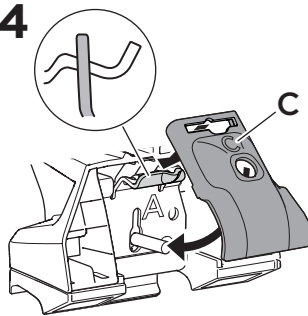

1

Kit 186039

Mini Clubman, 5-dr Hatchback, 16-
Mini Cooper, 3-dr Hatchback, 14-
Mini Cooper, 5-dr Hatchback, 14-
Mini Countryman, 5-dr SUV, 10-16

ISO 11154-E

This kit is only for vehicles with flush railing.

1

Evo

Edge

2

3

4

5

2