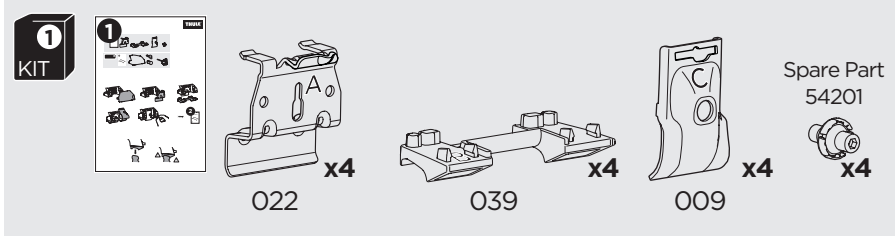

1

Kit 186039

Mini Clubman, 5-dr Hatchback, 16-
 Mini Cooper, 3-dr Hatchback, 14-
 Mini Cooper, 5-dr Hatchback, 14-
 Mini Countryman, 5-dr SUV, 10-16

ISO 11154-E

This kit is only for vehicles with flush railing.