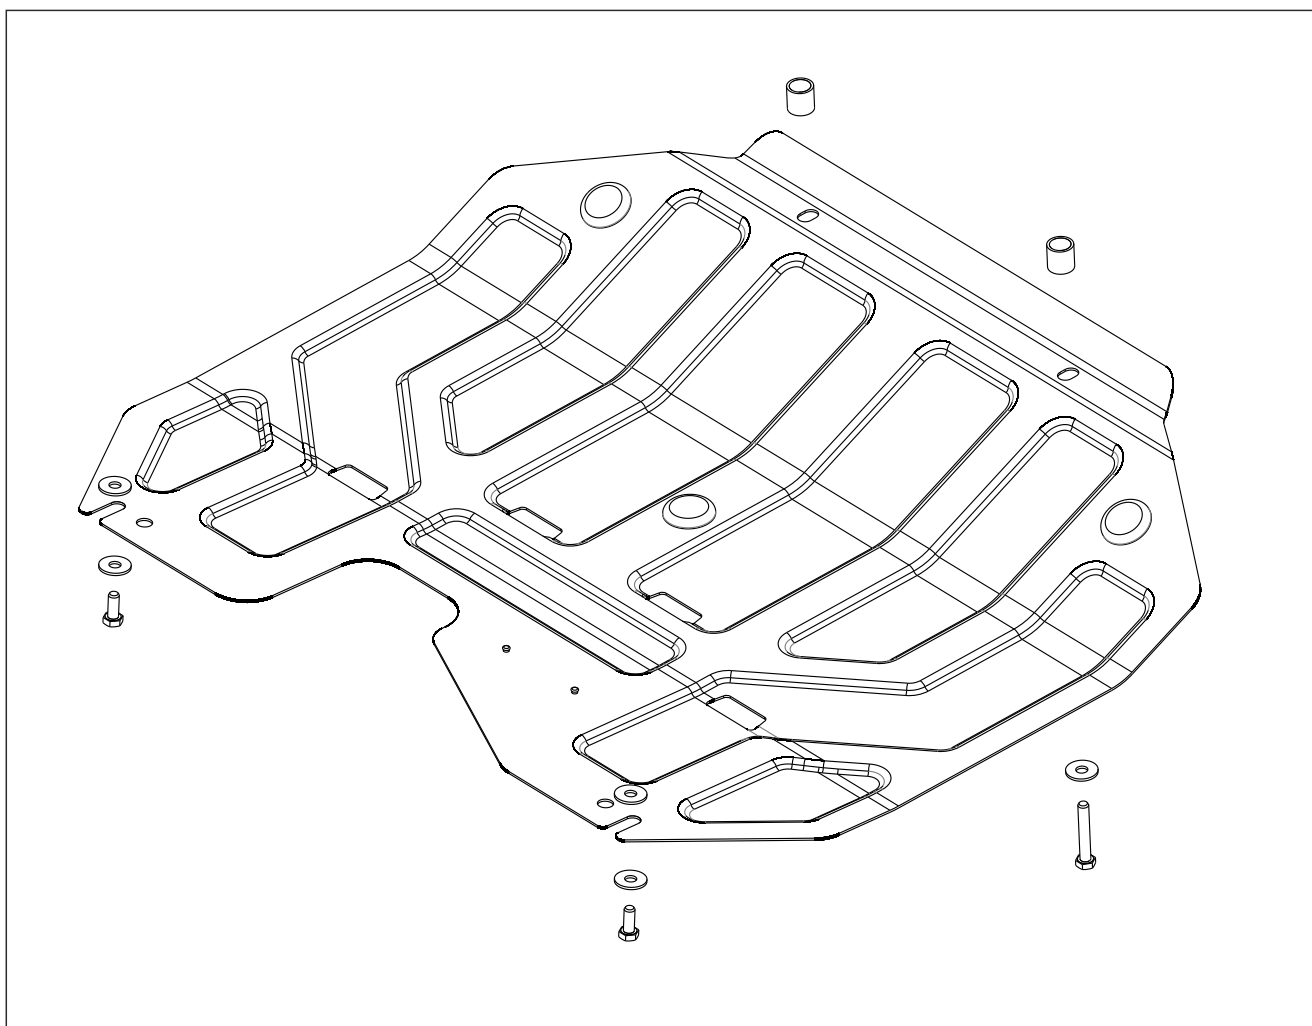

## Genuine Accessories Installation Instructions

Model application/Объем и тип двигателя:  
2,0; 2,0D/2.0TD AT

Installation time/Время установки:  
30 min/30 мин

NEW THINKING.  
NEW POSSIBILITIES.

Part number:

R40102S200

Model name: ix35

**GB** Fitting instruction: engine undercover

Model year: 2010-/2013-

**RU** Инструкция по установке: защита картера

2x M8x20  
2x M8x50

6x Ø8

2x SD20003